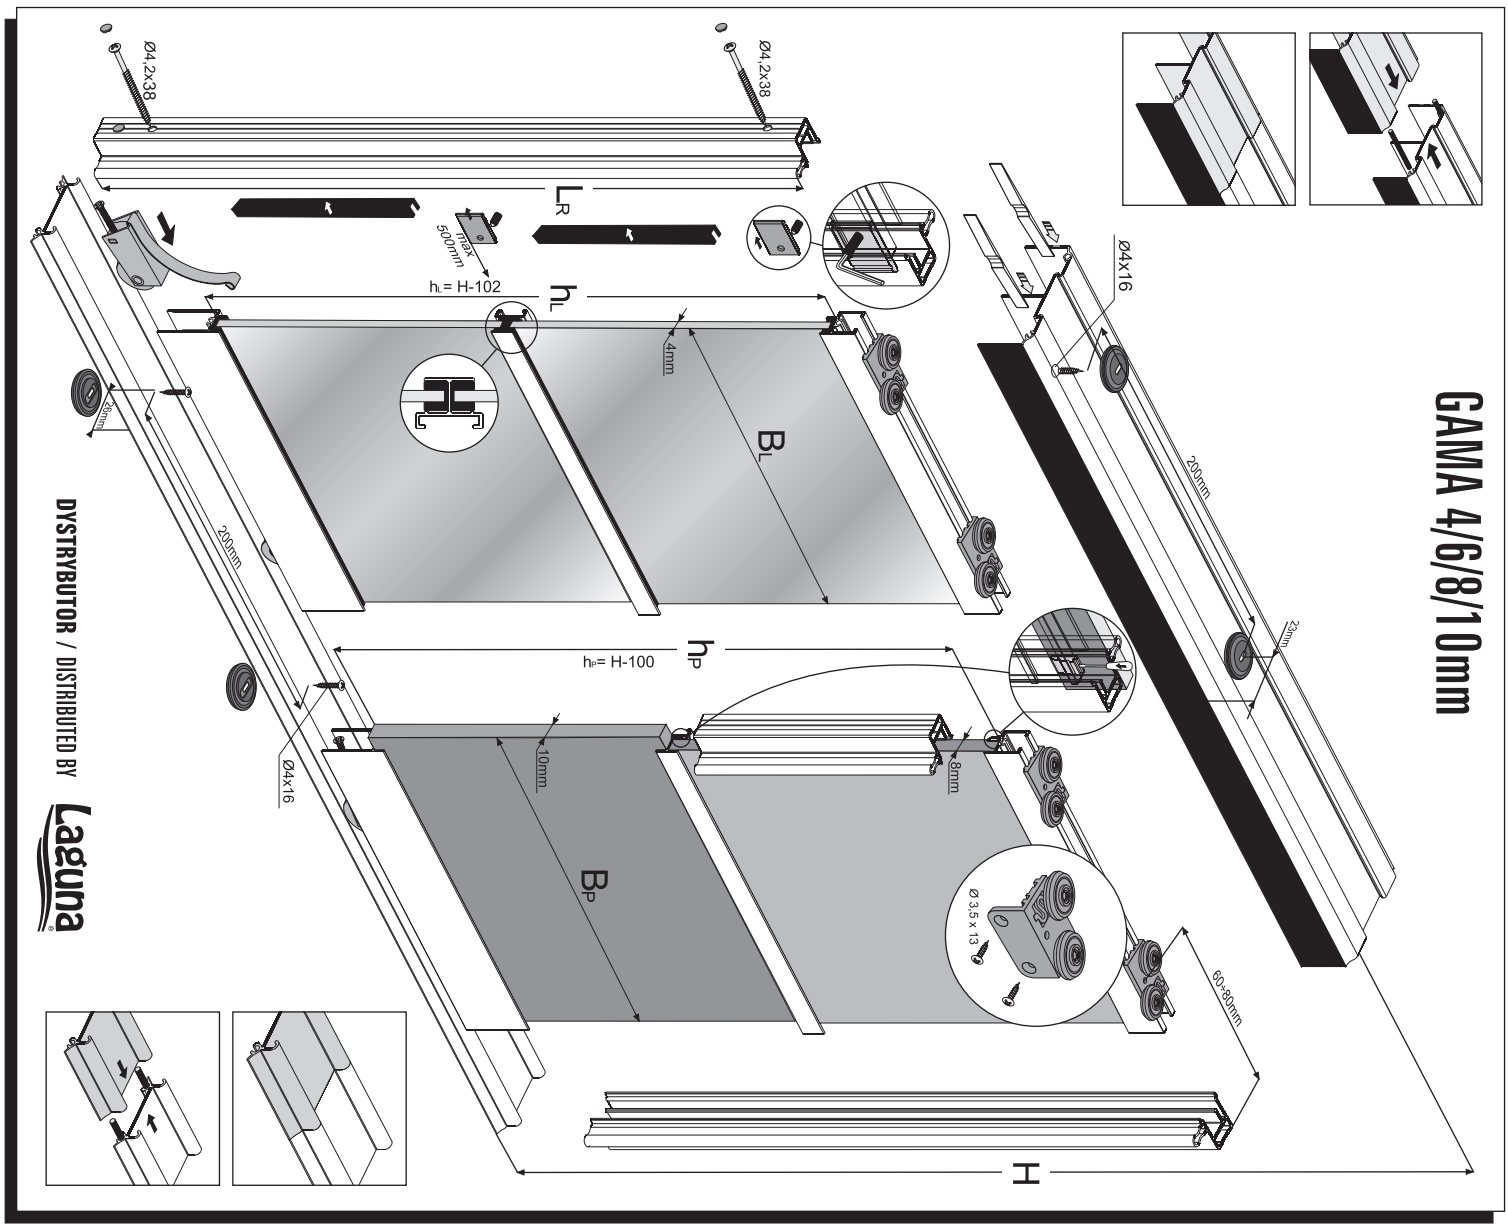

# GAMA 4/6/8/10mm

DYSTRYBUTOR / DISTRIBUTED BY  
**LAGUNA**